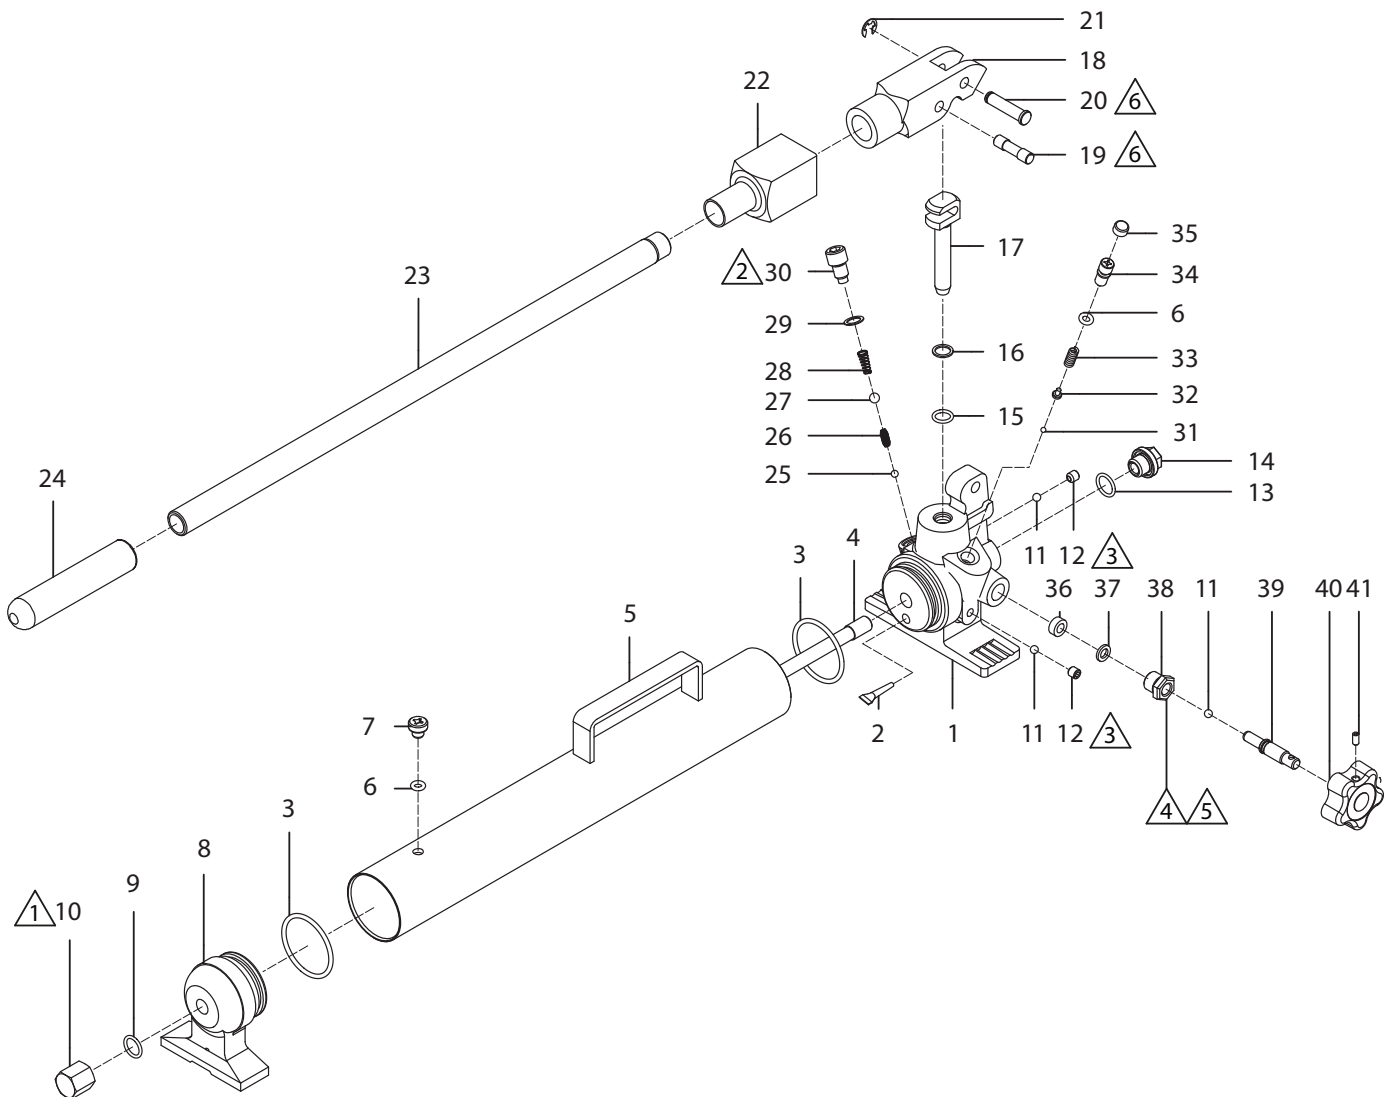

Repair Parts Sheet

Hand Pump
P41

NORCO #925010B

To Protect Your Warranty, Use Only SIMPLEX Hydraulic Oil.

Simplex recommends that all kit components be installed to ensure optimum performance of the repaired product.

Notes:

- | | |
|-----------------------|---|
| 1 Torque to 30-35 Nm. | 4 Torque to 19-21 Nm. |
| 2 Torque to 40-42 Nm. | 5 Apply Loctite 277. |
| 3 Torque to 10-12 Nm. | 6 Apply roller grease to contact surfaces of pin and plunger. |

Repair Parts List			
Item No.	Part Number	Qty.	Description
1	6067189	1	Pump Housing
2	6067001	1	Oil Filter
3	★ 6067003	2	O-Ring
4	6067002	1	Tie Rod
5	6067004	1	Reservoir
6	★ 6067201	2	O-Ring
7	6067245	1	Air Release Screw
8	6067005	1	Tail Base
9	★ 6067006	1	O-Ring
10	6067007	1	Nut
11	❖ 6067300	3	Steel Ball
12	6067244	2	Set Screw
13	★ 6045170	1	O-Ring
14	6045171	1	Nipple
15	+★ 6067020	1	O-Ring
16	+★ 6067021	1	Back-Up Ring
17	+ 6067041	1	Pump Piston
18	* 6067115	1	Yoke
19	* 6067118	1	Piston Pin
20	* 6067027	1	Yoke Pin
21	* 6067026	1	E-Ring
22	* 6067053	1	Yoke Cover

Repair Parts List (Continued)			
Item No.	Part Number	Qty.	Description
23	* 6067024	1	Handle
24	* 6067234	1	Handle Grip
25	6045053	1	Steel Ball
26	6067117	1	Inlet Ball Spring
27	6067013	1	Steel Ball
28	6067049	1	Outlet Ball Spring
29	★ 6067014	1	Copper Washer
30	6067015	1	Valve Cover Screw
31	6067034	1	Steel Ball
32	6067033	1	Spring End Cap
33	6067120	1	H.P. Spring
34	6067029	1	Overload Cover Screw
35	6067084	1	Cap
36	❖ 6067037	1	Release Valve Packing
37	❖ 6067282	1	Washer
38	❖ 6067038	1	Release Nut
39	❖ 6067116	1	Release Valve Screw
40	❖ 6045077	1	Release Knob
41	❖ 6045078	1	Screw
42	DD5629026	1	Model Decal, CE