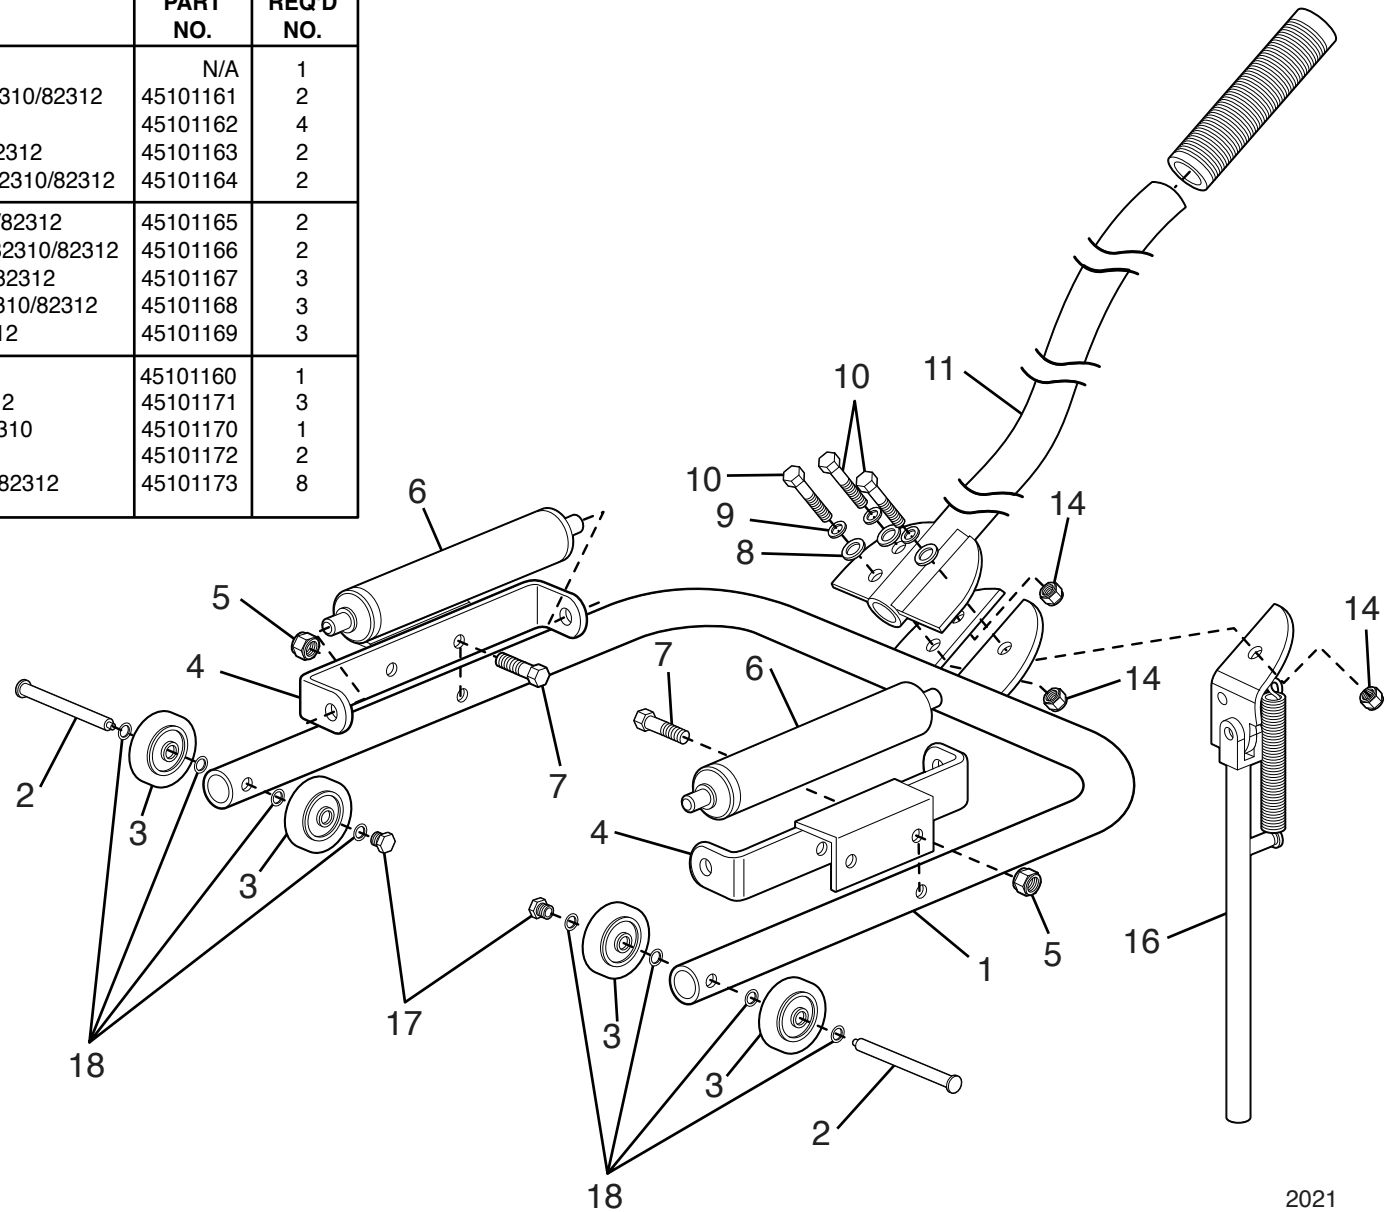

INDEX NO.	DESCRIPTION	PART NO.	REQ'D NO.
1	Frame for 82310	N/A	1
2	Axle Bolt for Wheels for 82310/82312	45101161	2
3	Wheels for 82310/82312	45101162	4
4	Roller Bracket for 82310/82312	45101163	2
5	Nut for Roller Bracket for 82310/82312	45101164	2
6	Roller Assembly for 82310/82312	45101165	2
7	Bolt for Roller Bracket for 82310/82312	45101166	2
8	Handle Washer for 82310/82312	45101167	3
9	Handle Lockwasher for 82310/82312	45101168	3
10	Handle Bolt for 82310/82312	45101169	3
11	Handle for 82310	45101160	1
14	Handle Nut for 82310/82312	45101171	3
16	Kickstand Assembly for 82310	45101170	1
17	Axle Nut for 82310/82312	45101172	2
18	Wheel Washers for 82310/82312	45101173	8

2021

REPLACEMENT
PARTS

MODEL NO.
82310

CAPACITY

DESCRIPTION
NARROW SINGLE TIRE HANDLER DOLLY