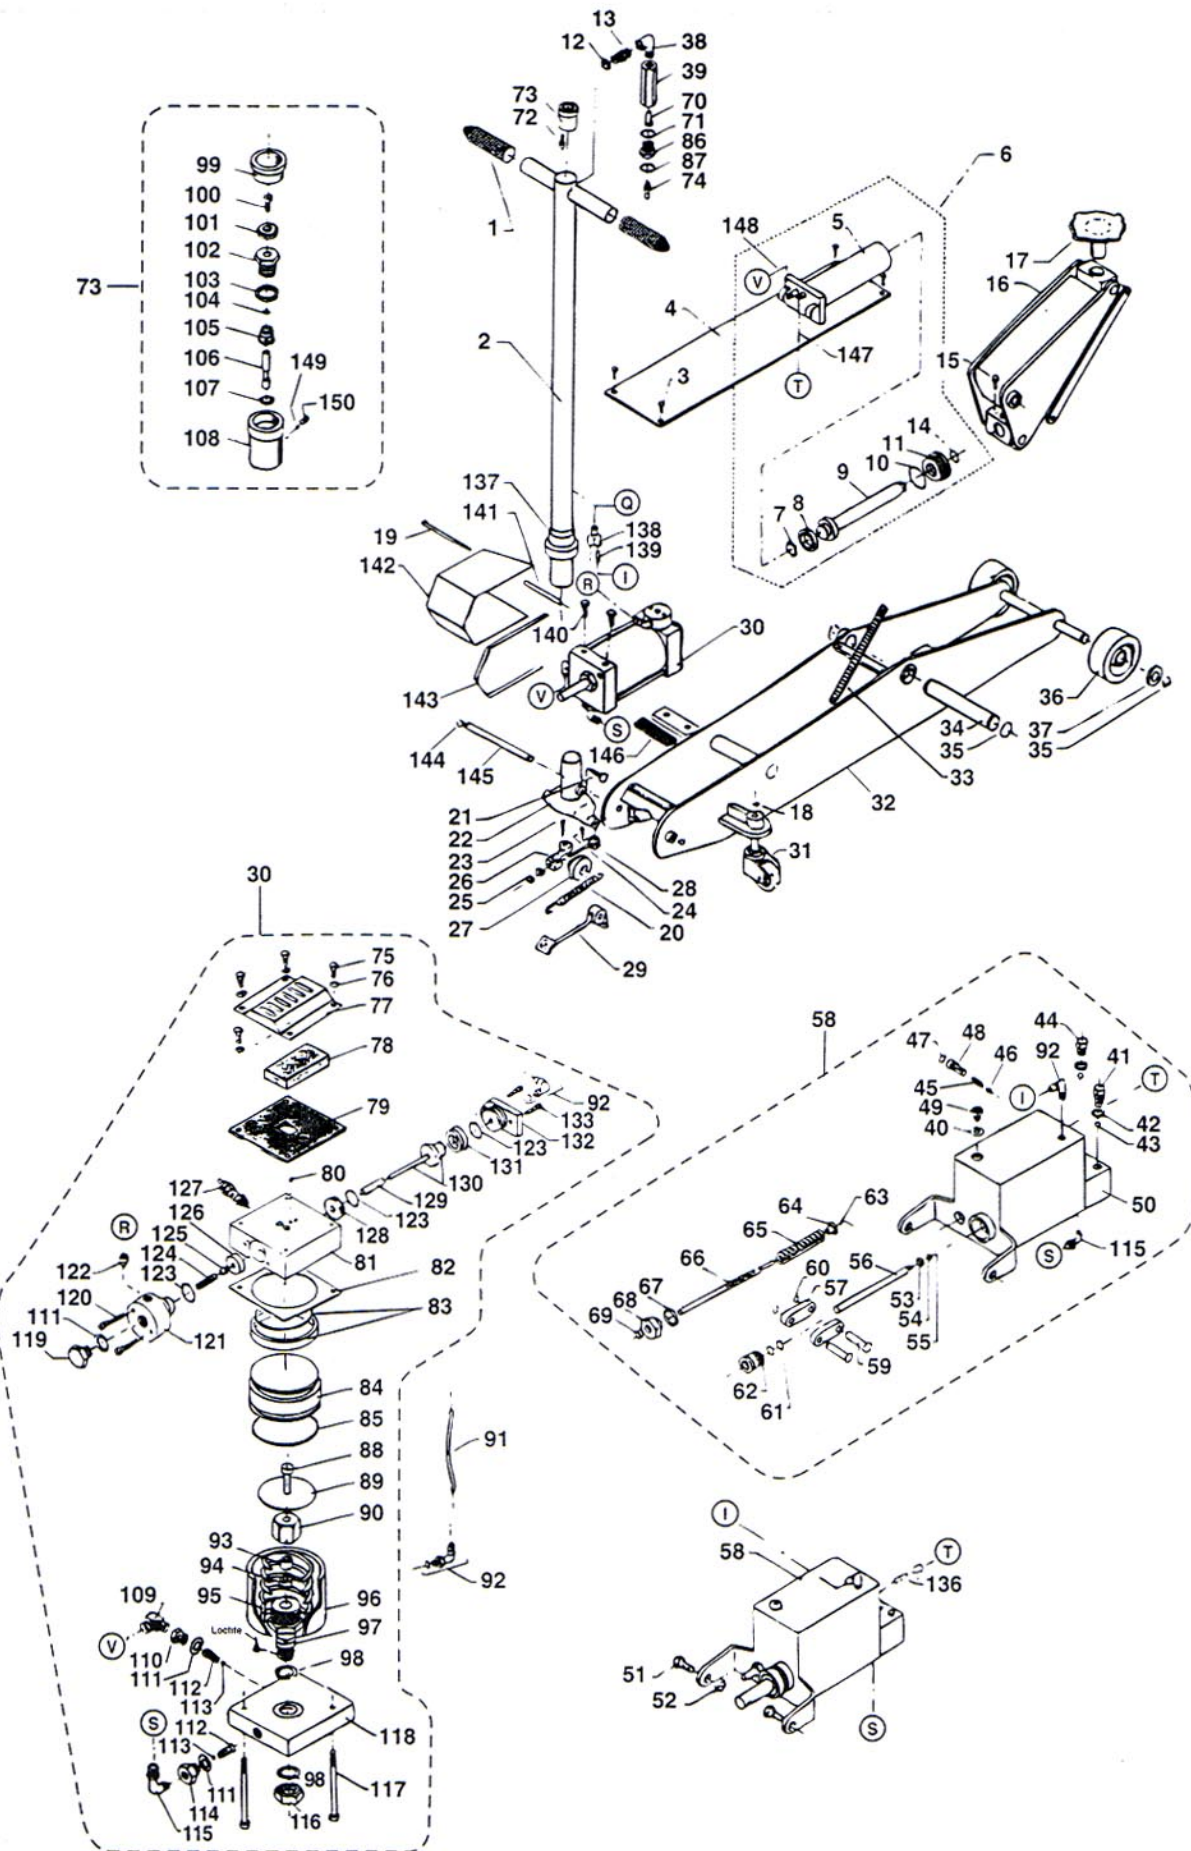

norgo

DESCRIPTION
AIR / HYDRAULIC FLOOR JACK

CAPACITY
5 TON

MODEL NO.
71550 B&C

REPLACEMENT
PARTS

INDEX NO.	DESCRIPTION	PART NO.	QTY.
1	Handle Grip	251113	2
2	Handle	255746	1
3	Cover Screw	255639	4
4	Cover	255188	1
5	Cylinder B,C	255811	1
6	Cylinder Assy. Complete B,C	255815	1
7	Retaining Ring B,C	255812	1
*8	Ram Seal B,C	255813	1
9	Ram B,C	255814	1
*10	O-Ring B,C	255816	1
11	Cylinder Nut B,C	255817	1
12	Washer B,C	255837	1
13	Nipple B,C	255838	1
*14	O-Ring	255496	1
15	Screw	255214	1
16	Elevator Arm Assy.	255176	1
17	Lifting Saddle	255163	1
18	Retaining Ring	255135	2
19	Bolt B,C	255818	1
20	Extension Spring	255749	1
21	Handle Base Screw	255122	1
22	Handle Base	255123	1
23	Cotter Pin	255132	1
24	Cotter Pin	255206	1
25	Nut	255128	2
26	Release Arm	255131	1
27	Release Hub	255130	1
28	Release Lever	255127	1
29	Pump Pedal B,C	255835	1
30	Air Pump Assy. Complete B,C	255820	1
31	Caster Assembly	255177	2
32	Chassis Assembly B.C	255822	1
33	Spring	255162	1
34	Elevator Arm Shaft	255186	1
35	Retaining Ring	255175	2
36	Front Wheel	255164	2
37	Fiat Washer	255168	2
38	Elbow Fitting B,C	255839	1
39	Filter Housing B,C	255841	1
40	Fill Screw Gasket B,C	255823	1
41	Cover Screw (intake)	255017	1
*42	Copper Gasket	255018	2
*43	Checkball, .312 diameter	9005	2
44	Cover Screw (discharge)	255020	1
45	Overload Spring	255525	1
*46	Checkball, .250 diameter	9004	1
*47	O-Ring	255523	1
48	Cover Screw (overload)	255524	1
49	Reservoir Fill Screw B.C	255821	1
50	Oil Block Assembly B.C	255825	1
51	Mounting Bolt	255166	2
52	Mounting Nut	255167	2
*53	Pump Piston U-Cup	255136	1
*54	Brass Retainer Washer	255137	1
55	Retaining Ring	255138	1
56	Pump Piston	255139	1
57	Connecting Rod	255141	2
58	Hydraulic Block Assy. Complete B,C	255830	1
59	Rivet Pins	255144	2
60	Retaining Ring	255120	4
*61	O-Ring	255142	2
62	Pump Bearing (Brass)	255143	1
*63	Checkball, .156 diameter	9021	1
64	Spring Guide	255116	1
65	Release Spring	255115	1
66	Release Shaft	255114	1
*67	Gasket	255113	1
68	Release Guide Bushing	255112	1
*69	Release Oil Seal	255111	1
70	Filter B,C	255842	1
71	Copper Washer B,C	255843	1
72	Connector B.C	255826	1
73	Air Valve	255759	1
74	Male Air Coupler	255761	1