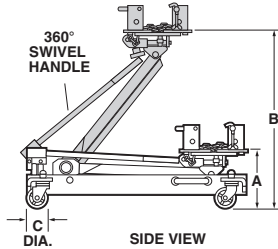

MODEL
72050C

FRONT VIEW

TOP VIEW

SIDE VIEW

MODEL NUMBER	CAPACITY	A	B	C	D	E	F	G	H	I	SADDLE TILT			SHIPPING WEIGHT (Lbs.)
											Fwd.	Back	Side	
72050C	1/2 TON	7.75"	30.375"	2.875"	19.25"	32.625"	8"	12.75"	7"	12.25"	25°	13°	±19°	138