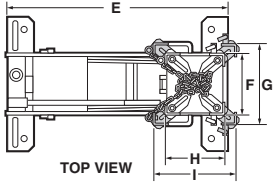

MODEL
72050C

FRONT VIEW

TOP VIEW

SIDE VIEW

MODEL NUMBER	CAPACITY	A	B	C	D	E	F	G	H	I	SADDLE TILT			SHIPPING WEIGHT (Lbs.)
											Fwd.	Back	Side	
72050C	1/2 TON	7.75"	30.375"	2.875"	19.25"	32.625"	8"	12.75"	7"	12.25"	25°	13°	±19°	138