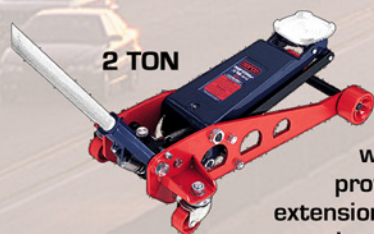

COLLISION

...WE MAKE JACKS THAT WORK!™

MID-RISE LIFTS

48" LIFT

FEATURES

- Portable trolley supports the pump and maneuvers the lift from one service bay to another.
- 4-3/4" low height for easy drive on and off.
- A set of four 2-1/8" riser plates and four swivel rubber lifting pads are included.

37" Mid-Rise and Low-Rise Pit Lift Also Available

FLOOR JACKS

2 TON

FEATURES

- Fast acting pump with dual pressure seals provides maximum lift arm extension in eleven incremental pump strokes. The model 71202 not only lifts fast to the load but also lifts the load fast.
- The strongest 2 ton capacity jack chassis in the industry includes 3/8" thick side plates.

FEATURES

- 3-3/4" low lift height; 20" high lift height.
- Safety bypass system protects cylinder.
- Safety overload system prevents jack from being used beyond its rated capacity.
- Heavy duty chassis for added strength and dependability.

2-1/4 TON

STANDS

FEATURES

- U.S. Patent No. 5180131 spring loaded pawl provides constant locking pressure against lifting column.
- Four legged base with foot pads for added strength and a more secure footing on asphalt.