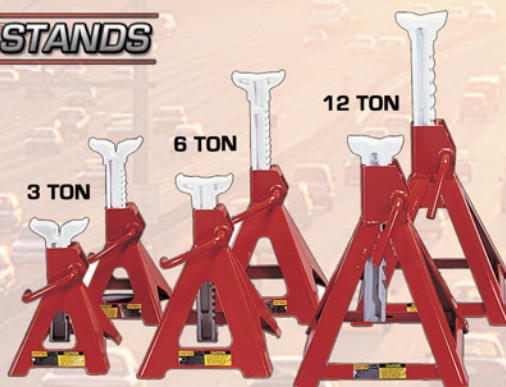

37" Mid-Rise and Low-Rise Pit Lift Also Available

FLOOR JACKS

2 TON

FEATURES

- Fast acting pump with dual pressure seals provides maximum lift arm extension in eleven incremental pump strokes. The model 71202 not only lifts fast to the load but also lifts the load fast.
- The strongest 2 ton capacity jack chassis in the industry includes 3/8" thick side plates.

FEATURES

- 3-3/4" low lift height; 20" high lift height.
- Safety bypass system protects cylinder.
- Safety overload system prevents jack from being used beyond its rated capacity.
- Heavy duty chassis for added strength and dependability.

2-1/4 TON

STANDS

FEATURES

- U.S. Patent No. 5180131 spring loaded pawl provides constant locking pressure against lifting column.
- Four legged base with foot pads for added strength and a more secure footing on asphalt.

RAMS & PUMPS

We offer a wide variety of rams with strokes ranging from 1 3/4" to 14 1/4" with capacities ranging from 10 to 100 tons. We also have a full array of manual, air/hydraulic & electro/hydraulic pumps.