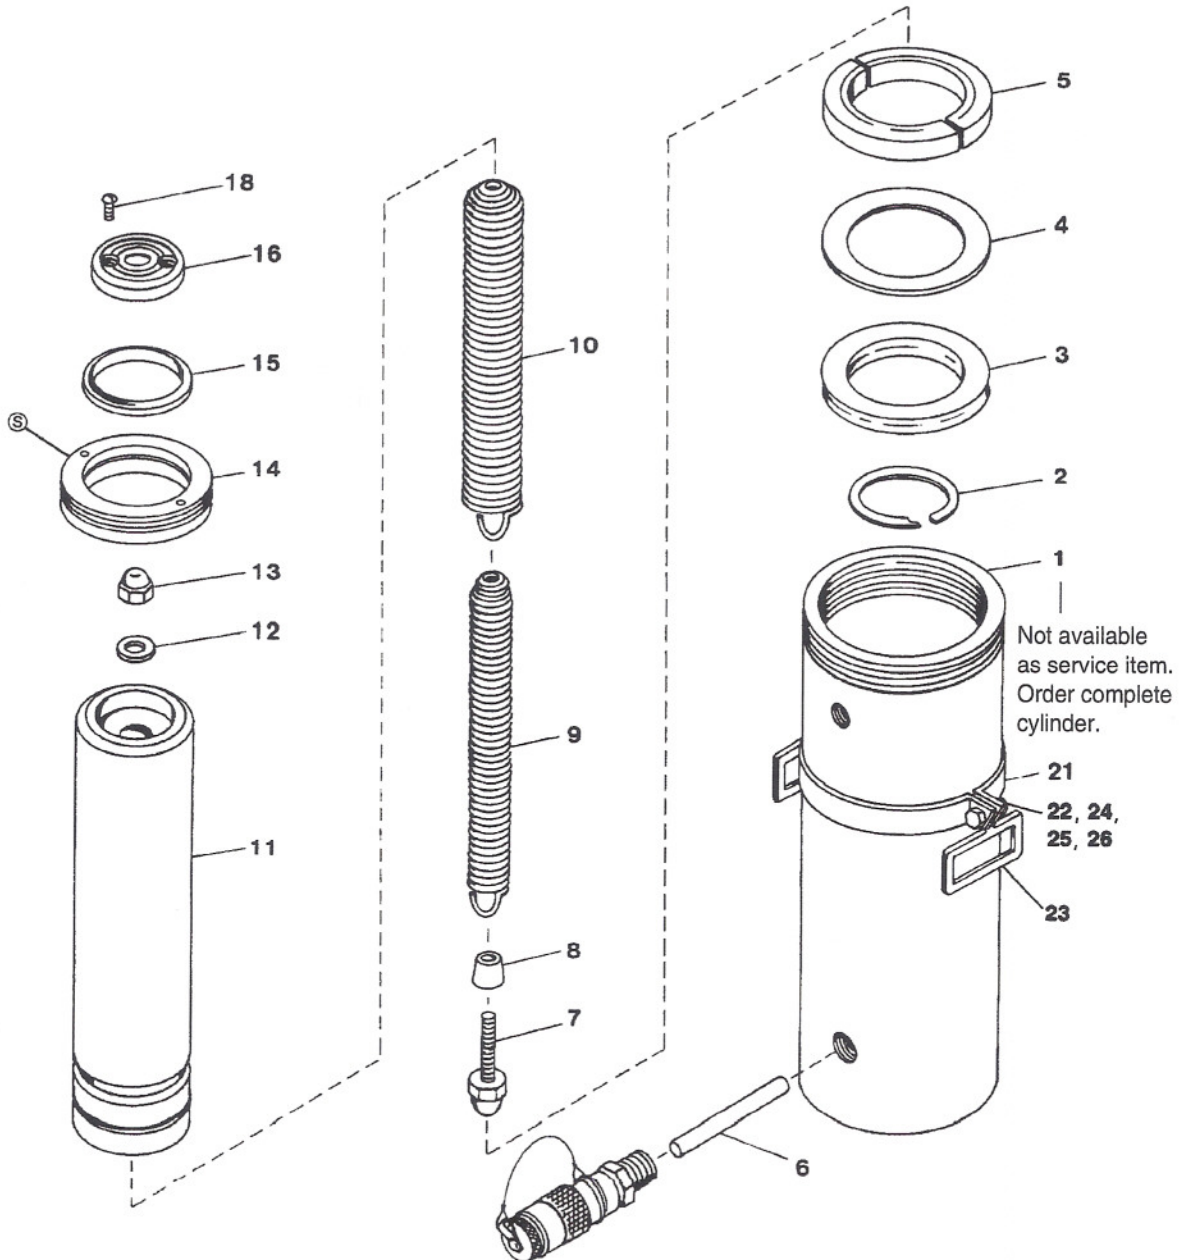

PROFESSIONAL LIFTING EQUIPMENT

Repair Parts Sheet

999000 Cylinder

L2036 Rev. B 10/00

For Date Codes Beginning with the Letter "B"

INSTALL ALL KIT COMPONENTS TO INSURE OPTIMUM PERFORMANCE OF THE REPAIRED CYLINDER.

Repair Parts List

Item	Part Number	Qty.	Description	Item	Part Number	Qty.	Description
1	<i>Not available as a service item. Order complete cylinder.</i>			13	M62055	1	Nut
2	★L751044	1	Retaining Ring	14	CK144044	1	Stop Ring
3	★CH788041	1	U-Cup	15	★L98044	1	Wiper Ring
4	L987108	1	Back Up Ring	16	L345045	1	Saddle
5	L986107	1	Split Ring	17	L661028	2	Cap Screw
6	M61061	1	Spring Pin	18	CL1004489	2	Cylinder Collar
7	M59900	1	Bushing Assembly	19	CL969039	2	Bushing
8	M55039	1	Bushing	20	DA5184070	2	Handle
9	M68110	1	Spring	21	B1141046	2	Cap Screw
10	M67110	1	Spring	22	B1019066	2	Lock Washer
11	CK147040	1	Plunger	23	B1009120	2	Lock Washer
12	★S15167	1	Gasket				