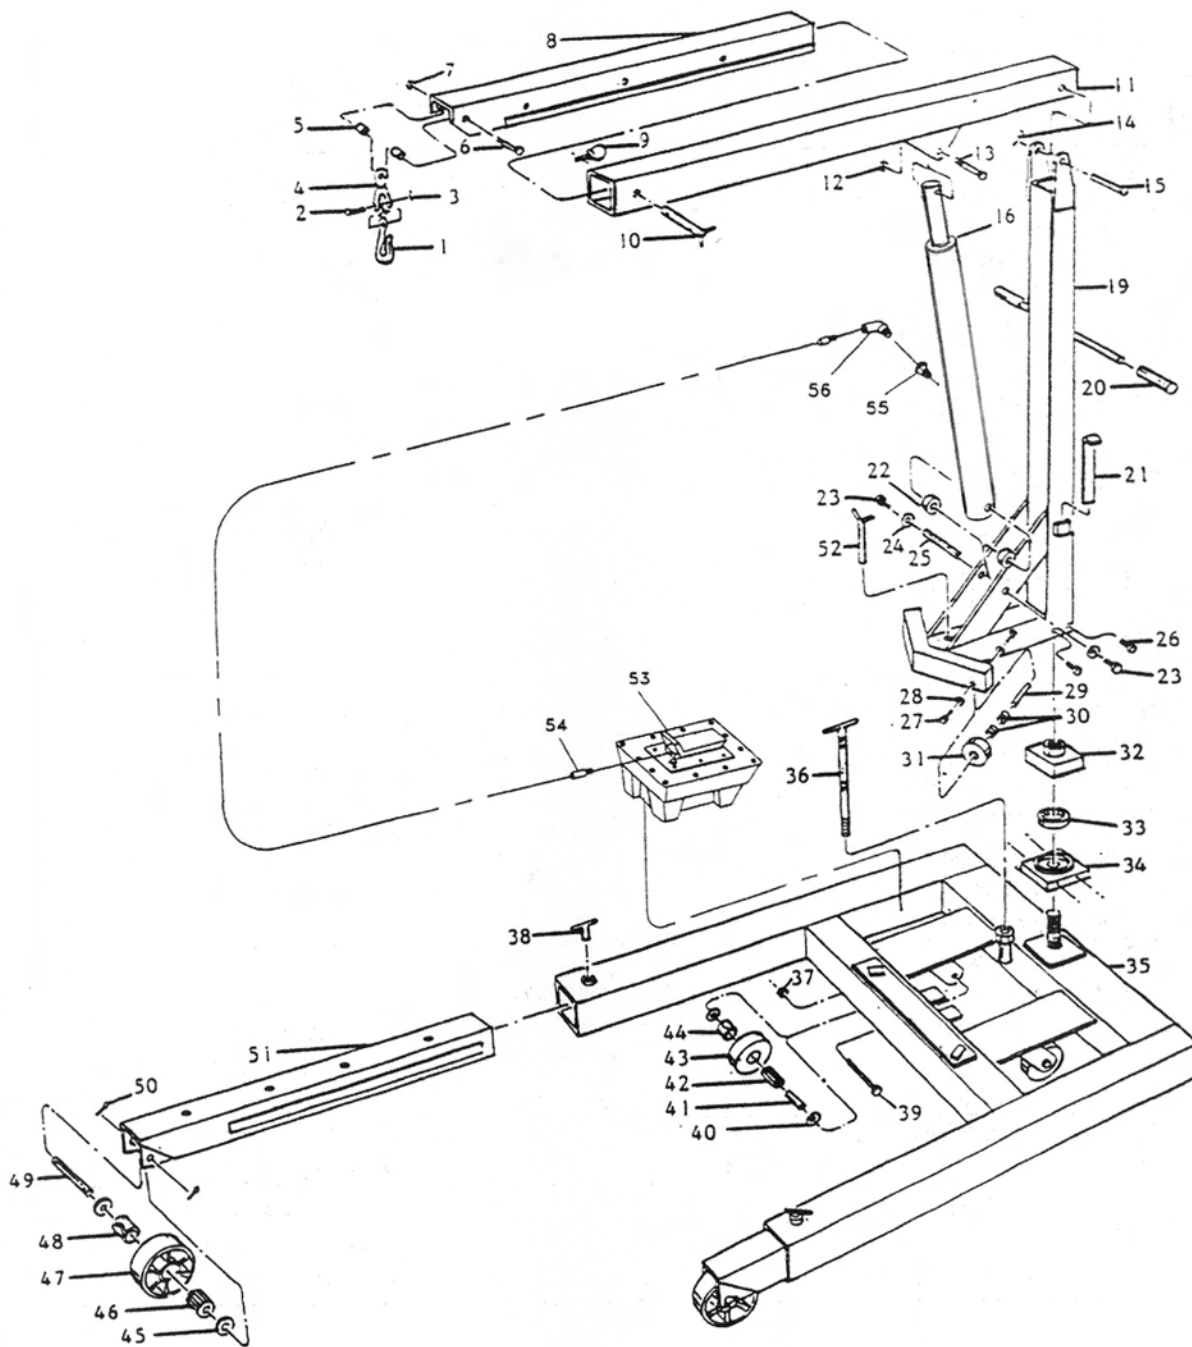

**norco**

DESCRIPTION  
AIR/HYDRAULIC FLOOR CRANE

CAPACITY  
3 TON

MODEL NO.  
78600B

REPLACEMENT  
PARTS

INDEX NO.	PART NO.	DESCRIPTION	QTY. REQUIRED
1	479201	Hook	1
2	479202	Rivet	1
3	479203	Cotter Pin	1
4	479204	Clevis	1
5	479206	Spacer Tube	2
6	11076	Hex. Head Bolt	1
7	1012	Hex. Nut	1
8	479207	Inner Tele. Boom	1
9	479208	Detent Pin	1
10	479209	Locating Pin	1
11	479211	Outer Boom	1
12	1066	Hex. Nut	1
13	11077	Hex. Head Bolt	1
14	479212	Cotter Pin	1
15	479213	Boom Pin	1
16	479220	Hydraulic Cylinder	1
19	479210	Upright Assembly	1
20	291058	Handle Grip	2
21	479217	Pry Bar	1
22	479218	Spacer	2
23	3139	Hex. Head Screw	2
24	2074	Washer	2
25	479219	Jack Base Pin	1
26	3108	Upright Base Screw	4
27	3141	Hex. Head Screw	4
28	2072	Washer	4
29	479221	Axle	2
30	479222	Bearing	4

INDEX NO.	PART NO.	DESCRIPTION	QTY. REQUIRED
31	479223	Wheel	2
32	479224	Top Nut	1
33	479226	Bearing	1
34	479227	Rotation Plate	1
35	479215	Base Assembly	1
36	479228	Anchor Screw	1
37	1001	Hex. Nut	2
38	479229	Locating Pin	2
39	479231	Caster Axle	2
40	479232	Washer	2
41	479233	Inner Sleeve	2
42	479234	Bearing	2
43	479236	Caster Wheel	2
44	479237	Outer Sleeve	2
45	479238	Washer	4
46	479239	Bearing	2
47	479241	Front Wheel	2
48	479242	Sleeve	2
49	479243	Axle	2
50	479244	Cotter Pin	4
51	479246	Leg	2
52	479247	Locating Pin	1
53	910009	Air/Hydraulic Pump	1
54	910014	10' Hydraulic Hose	1
55	13017	Parker Brass Reducer 1/4" NPT Male x 3/8" NPT Female	1
56	13016	Parker Brass Elbow Fitting 3/8" NPT Male x 3/8" Female	1