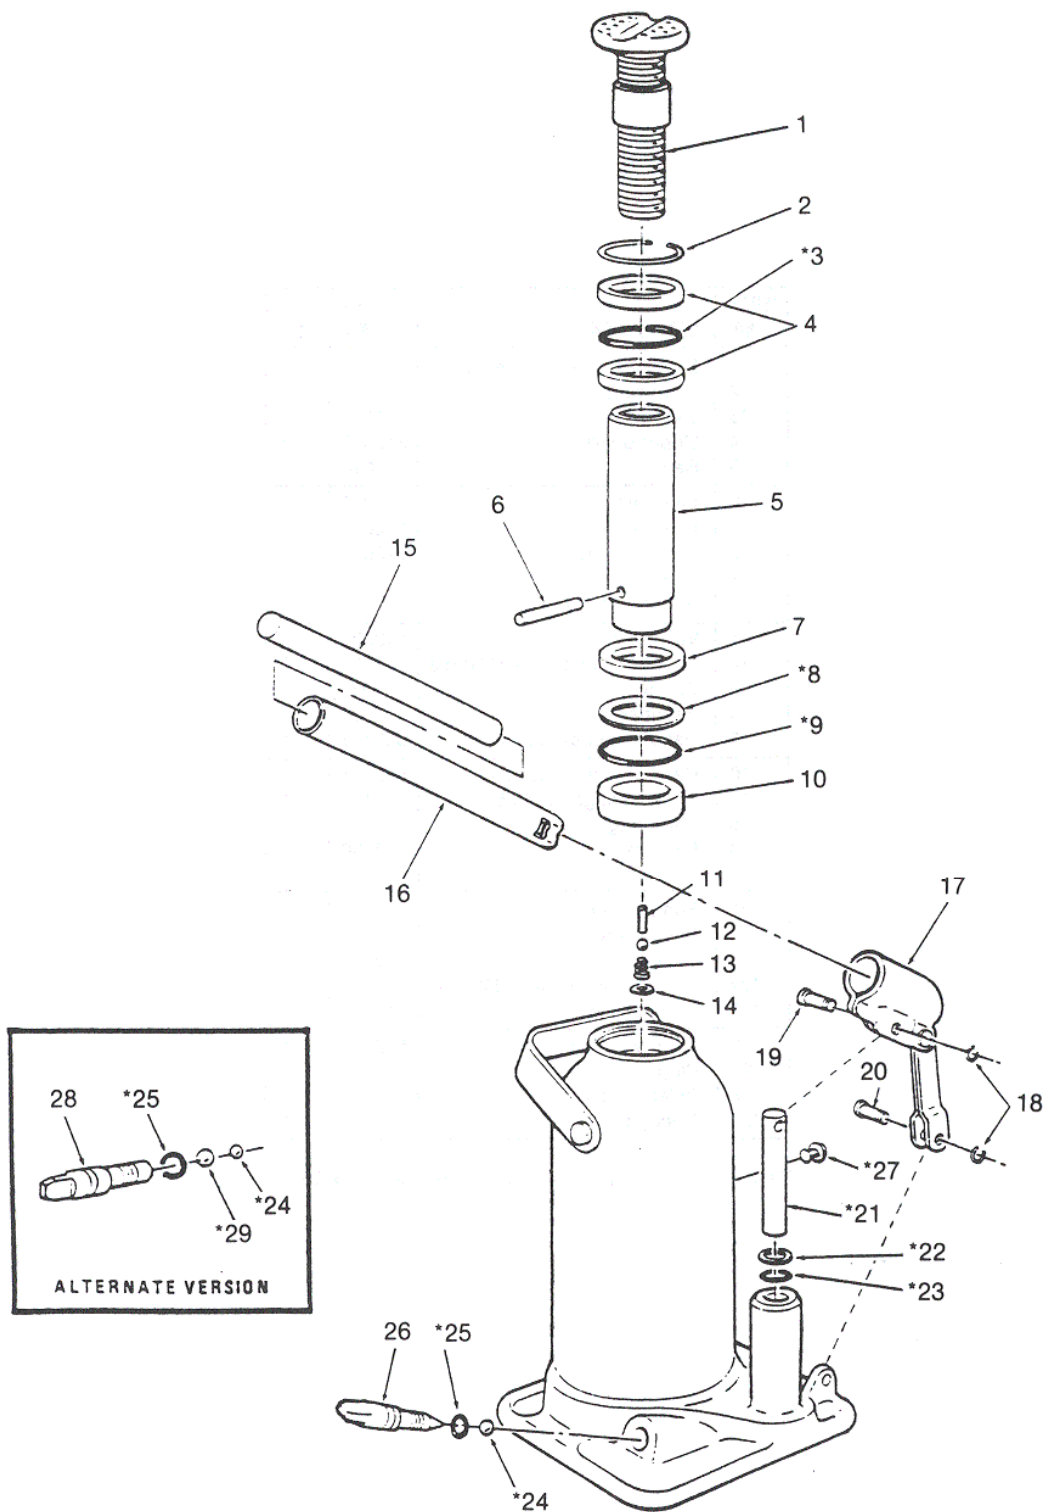

norco

DESCRIPTION
HYDRAULIC AXLE JACK

CAPACITY
12 TON

MODEL NO.
76412

REPLACEMENT
PARTS

*Designates those parts included in repair kit #612500

INDEX NO.	DESCRIPTION	PART NO.	QTY.
1	Extension screw assembly	612005	1
2	Snap ring	612011	1
*3	O-ring	612012	1
4	Upper bearing	612013	2
5	Ram	612014	1
6	Limit pin	612016	1
7	Ram bearing (A)	612017	1
*8	Back-up ring	612018	1
*9	O-ring	612019	1
10	Ram bearing (B)	612021	1
11	Valve pin	612022	1
12	Check ball, limit pin .250 dia.	9004	1
13	Spring	4007	1
14	Retainer	2005	1
15	Handle section, solid	605108	1
16	Handle section, tubular	605107	1
17	Lever linkage assembly	605100	1
18	Snap ring	12003	2
19	Pin, link	7006	1
20	Pin, link	7007	1
*21	Pump plunger	605106	1
*22	Back-up ring	12007	1
*23	O-ring	12005	1
*24	Check ball, cyl. inj. .250 dia.	9004	1
*25	O-ring	12006	1
26	Release valve	602056	1
*27	Plug, oil filler	11001	1
28	Release valve	605057	1
*29	Check ball	9008	1

*Designates those parts included in repair kit #612500