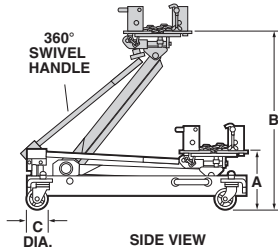

MODEL
72050C

FRONT VIEW

TOP VIEW

SIDE VIEW

MODEL NUMBER	CAPACITY	A	B	C	D	E	F	G	H	I	SADDLE TILT			SHIPPING WEIGHT (Lbs.)
											Fwd.	Back	Side	
72050D	1/2 TON	7.75"	30.375"	2.875"	19.25"	32.625"	8"	12.75"	7"	12.25"	25°	13°	±19°	138