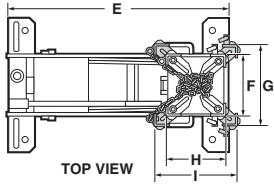

MODEL
72050C

FRONT VIEW

TOP VIEW

SIDE VIEW

MODEL NUMBER	CAPACITY	A	B	C	D	E	F	G	H	I	SADDLE TILT			SHIPPING WEIGHT (Lbs.)
											Fwd.	Back	Side	
72050D	1/2 TON	7.75"	30.375"	2.875"	19.25"	32.625"	8"	12.75"	7"	12.25"	25°	13°	±19°	138