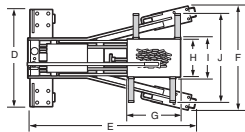

SIDE VIEW

TOP VIEW

MODEL NUMBER	CAPACITY	A	B	C	D	E	F	G	H	I	J	SADDLE TILT			SHIPPING WEIGHT (Lbs.)
												Fwd.	Back	Side	
72000E 72000Ei	1-1/2 TON	7.75"	36.5"	4"	25"	45"	28"	15.25"	10.25"	11"	26"	27°	17°	±15°	310